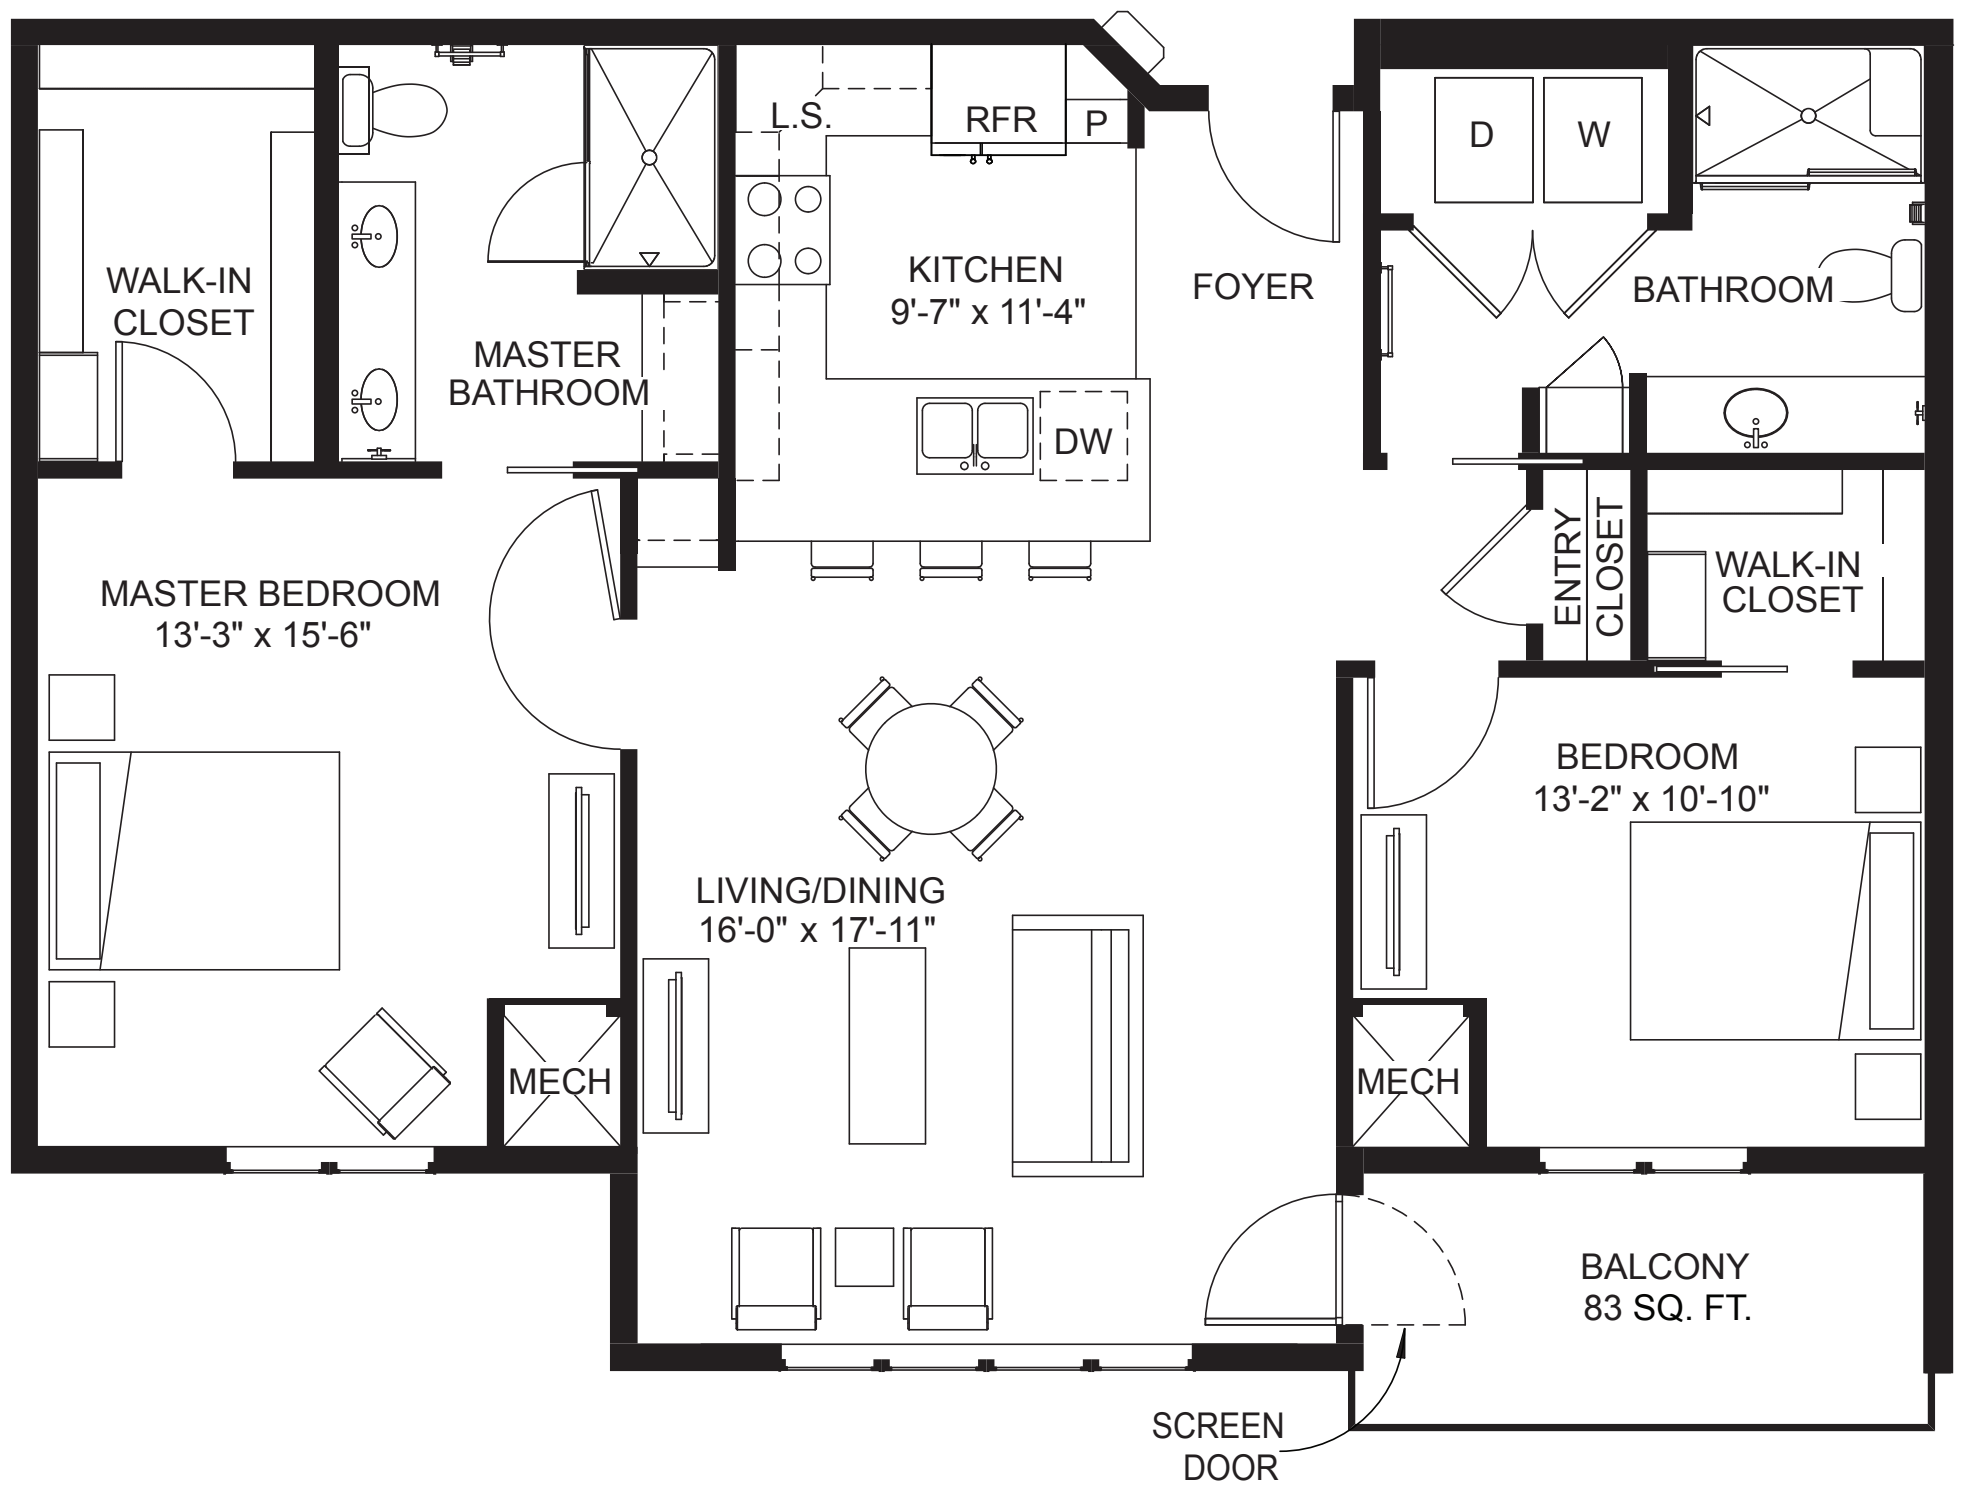

TRILLIUM WOODS

HERITAGE II

Two Bedroom Deluxe | 1,207 Sq. Ft.

ALL DIMENSIONS ARE APPROXIMATE AND MAY VARY SLIGHTLY.