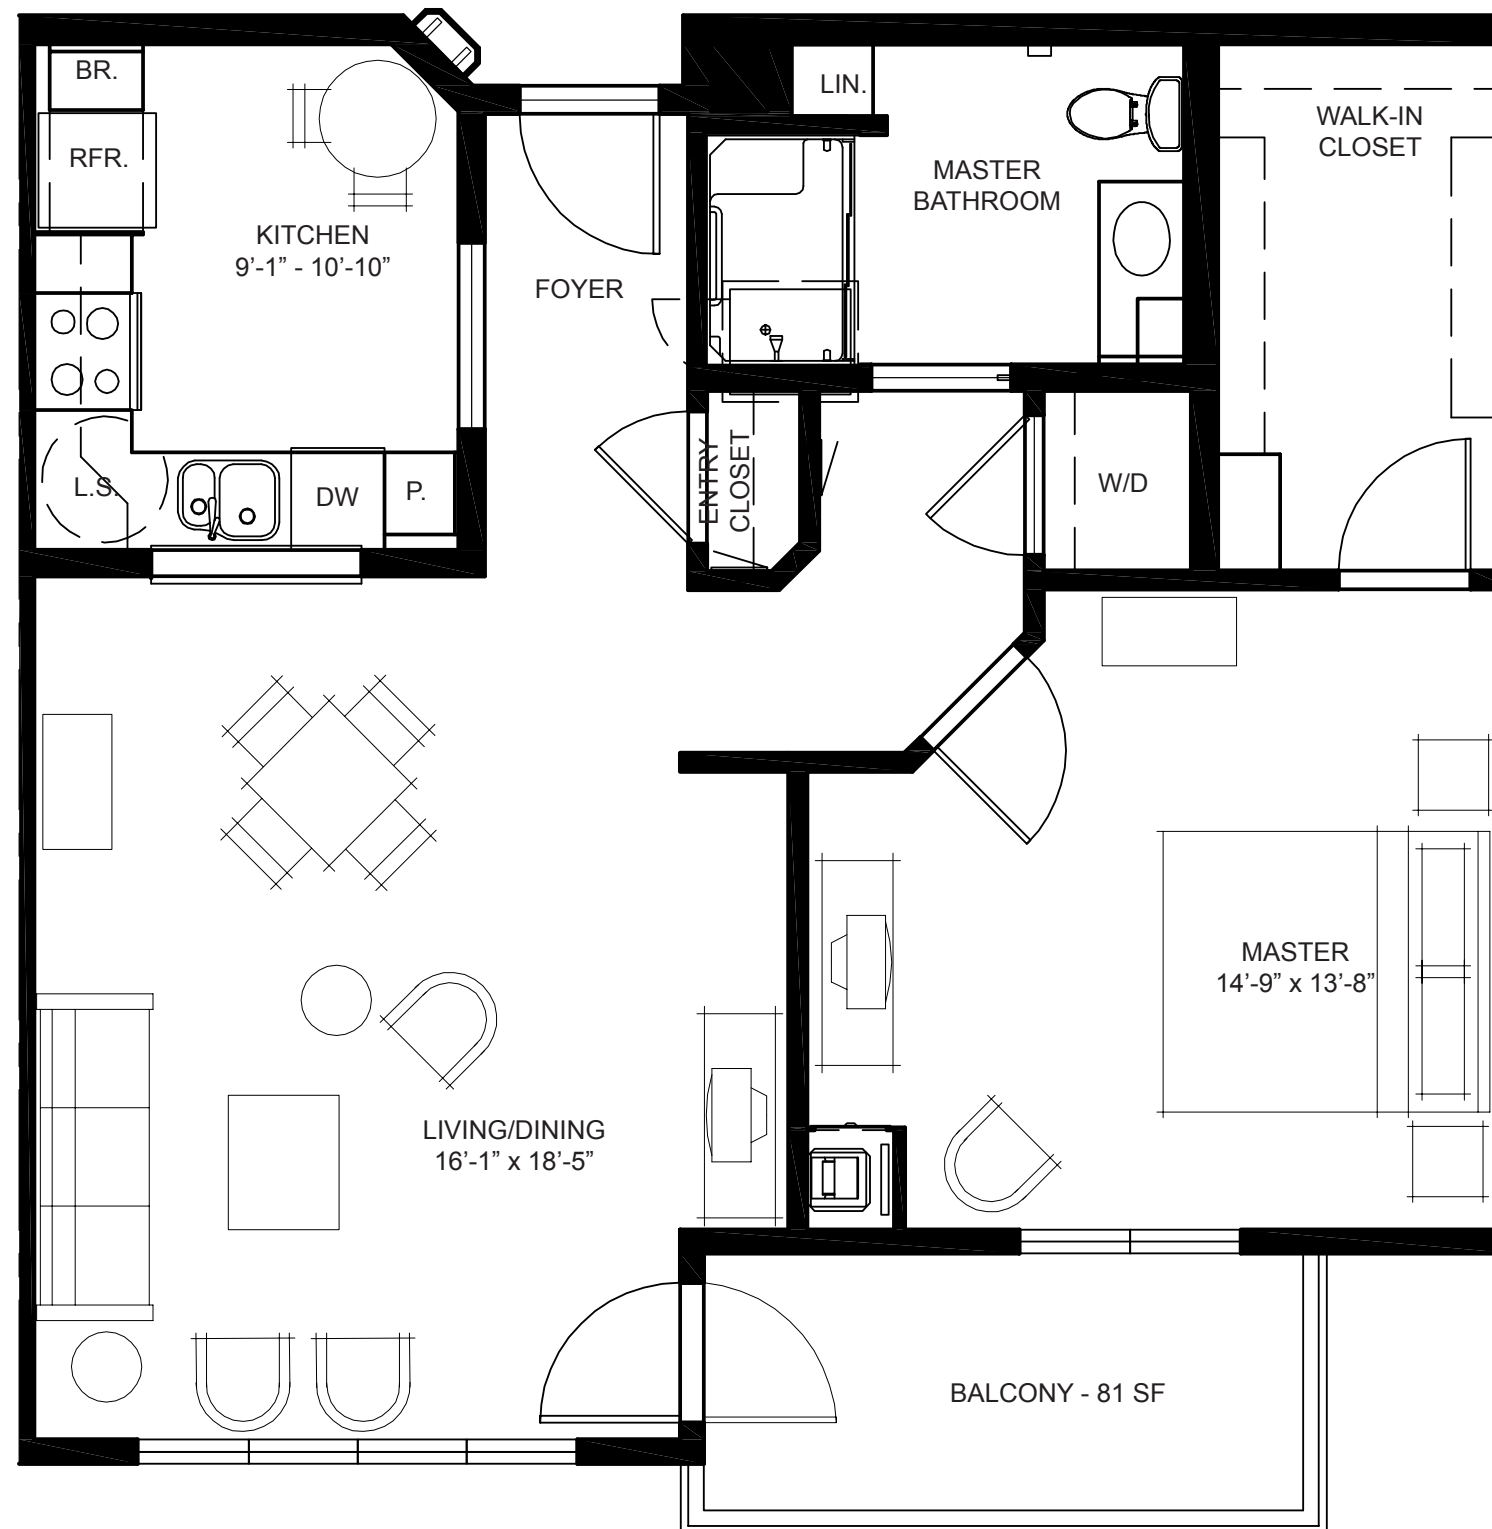

EGAN

One Bedroom Deluxe

5855 Cheshire Parkway
Plymouth, MN 55446

Scale: 1 square = 1 ft.
All dimensions are approximate
and may vary slightly.

EGAN

One Bedroom Deluxe

5855 Cheshire Parkway
Plymouth, MN 55446

Scale: 1 square = 1 ft.
All dimensions are approximate
and may vary slightly.