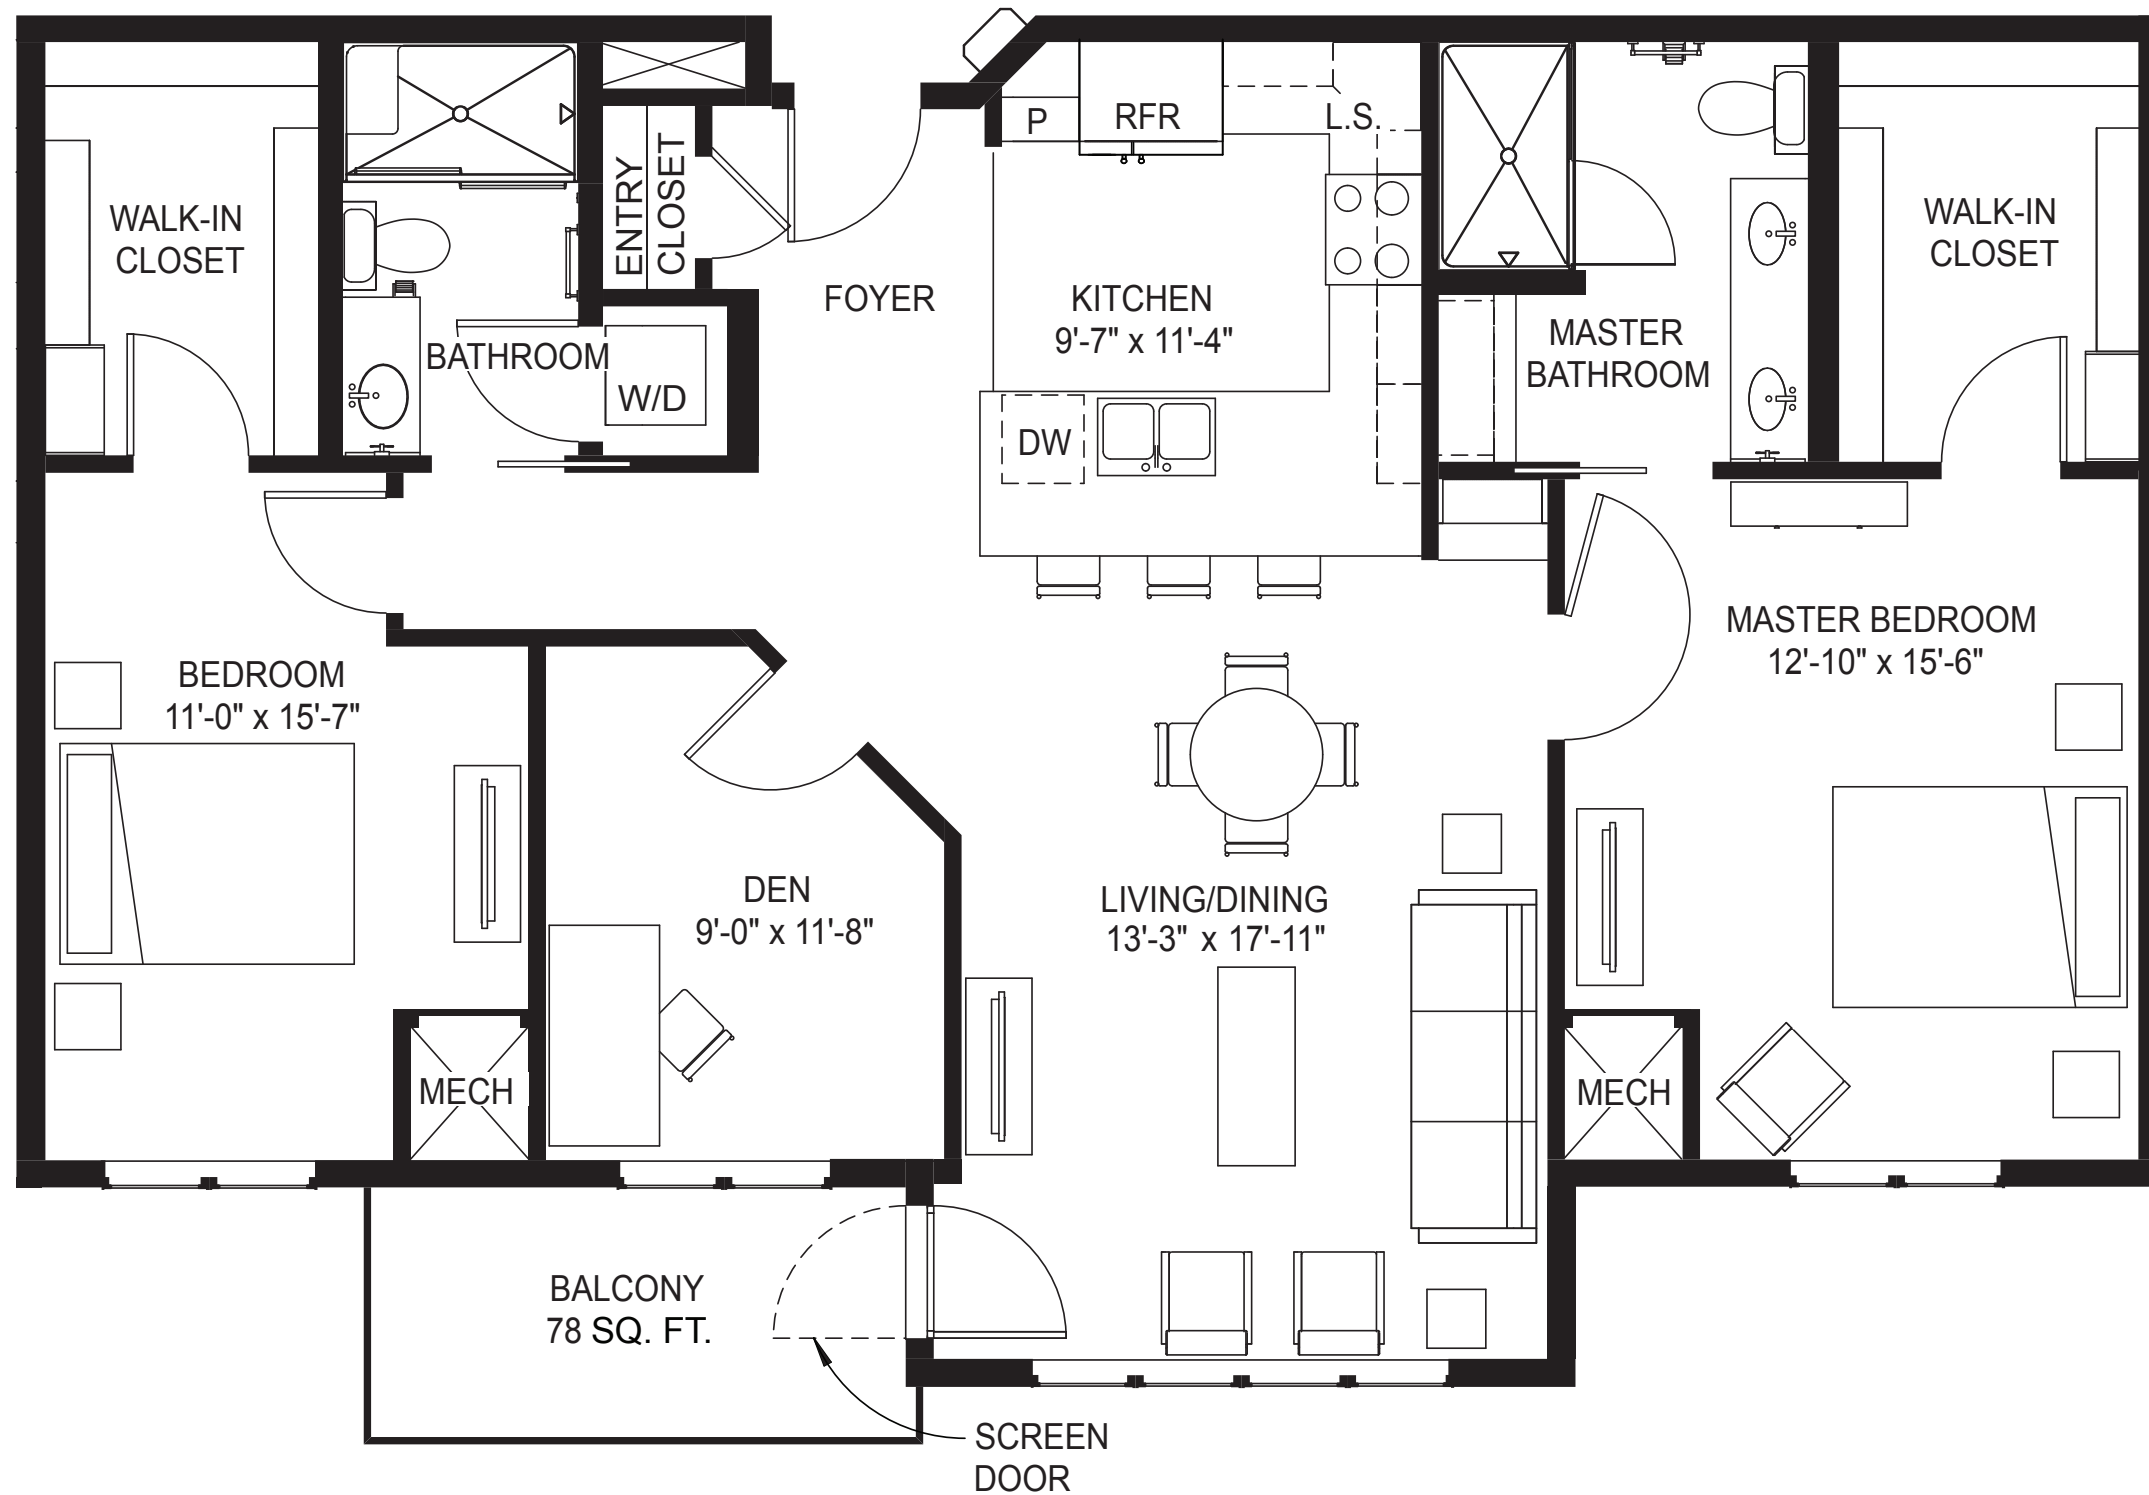

MAPLE

Two Bedroom with Den

5855 Cheshire Parkway
Plymouth, MN 55446

Scale: 1 square = 1 ft.
All dimensions are approximate
and may vary slightly.

MAPLE

Two Bedroom with Den

5855 Cheshire Parkway
Plymouth, MN 55446

Scale: 1 square = 1 ft.
All dimensions are approximate
and may vary slightly.