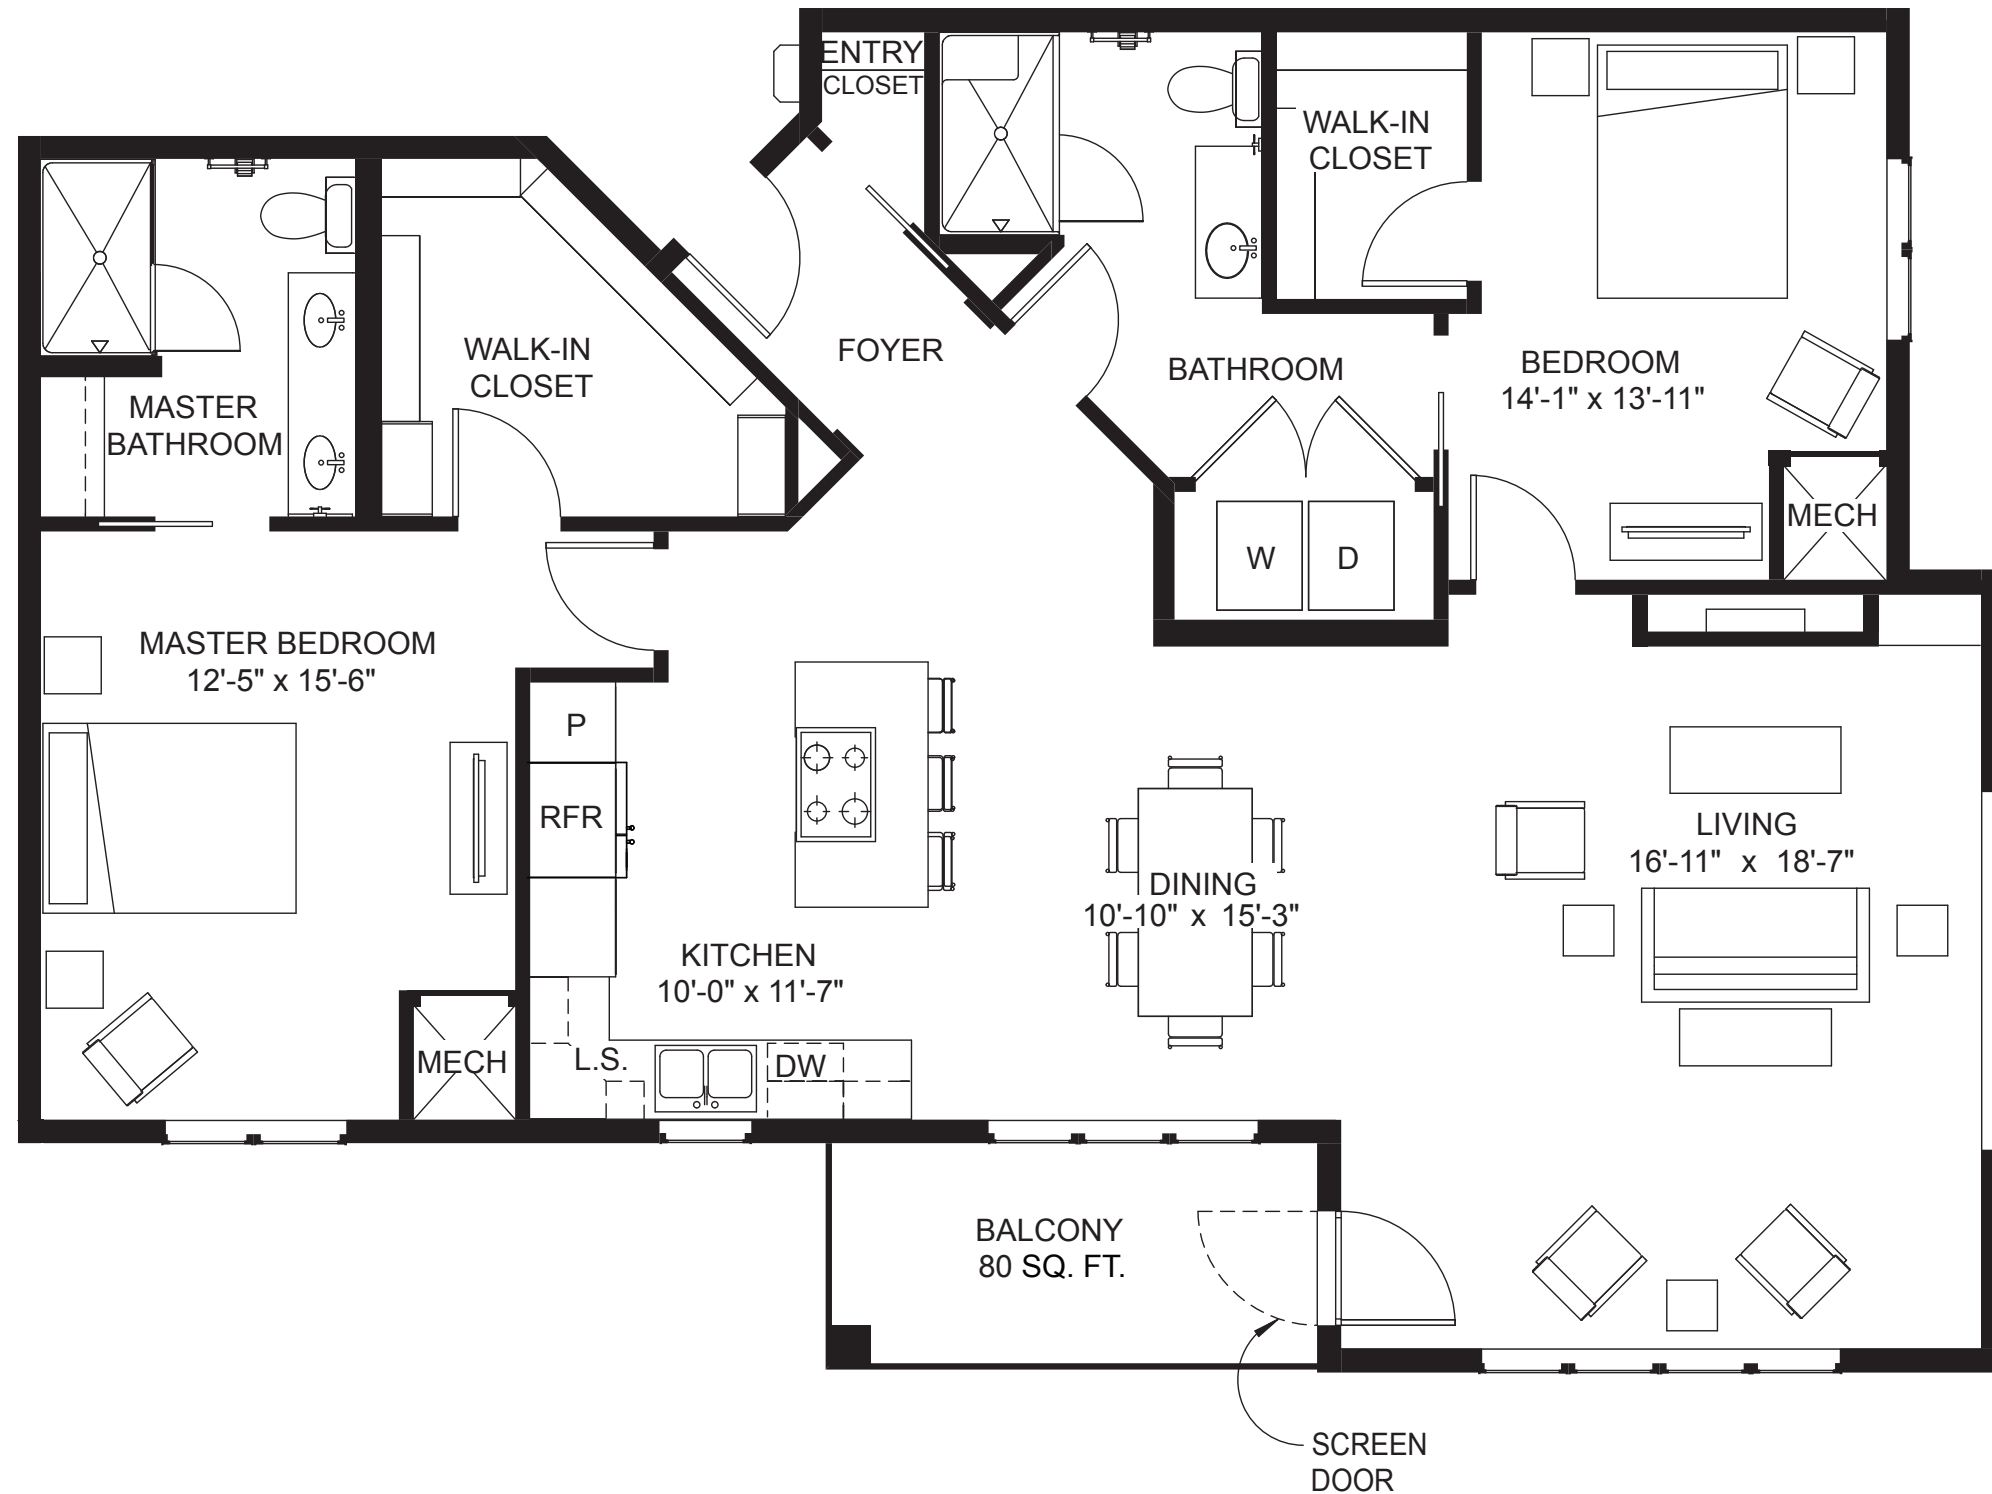

OAKWOOD

Two Bedroom End

OAKWOOD

Two Bedroom End

5855 Cheshire Parkway
Plymouth, MN 55446

Scale: 1 square = 1 ft.
All dimensions are approximate
and may vary slightly.